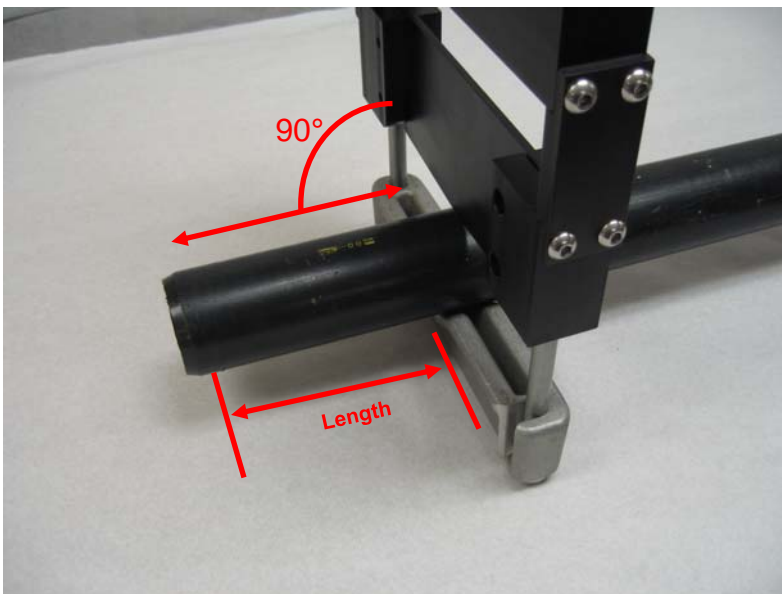

892 Guillotine Pipe Cutter

For cutting 4" OD SDR 11 pipes
Maximum 4.92OD / 125mm

Wheeler Rex ■ 3744 Jefferson Road ■ Ashtabula, OH 44004
Tel: 800-321-7950 / 440-998-2788
wheeler@wheelerrex.com
www.wheelerrex.com

892 Guillotine Pipe Cutter

892 Guillotine Pipe Cutter

Raise blade while wearing gloves.
Remove rubber guard before cutting pipe

892 Guillotine Pipe Cutter

Raise Blade up all the way

Lift Base upward

892 Guillotine Pipe Cutter

Swing Base out of way

Minimum suggested cut length
is pipe diameter

Length = pipe diameter

892 Guillotine Pipe Cutter

892 Guillotine Pipe Cutter

ITEM NO.	PART NUMBER	DESCRIPTION	QTY
1	700687	HEAD	1
2	701163	FEED SCREW ASSEMBLY	1
3	700696	HEAD NUT	1
4	700688	ROD	2
5	700691	SIDE SUPPORT	2
6	700695	BLADE SUPPORT	2
7	701149	POINTED BLADE	1
8	700694	BASE (MACHINED)	1
9	700693	GUIDE	2
10	700689	BEARING BAR	1
11	276676	THRUST WASHER (EVT081602)	1
12	276527	5/16-18 x 3/4" SS BUTTON HEAD CAP SCREW	12
13	276532	5/16-18 x 3/4" SS SOCKET HEAD CAP SCREW	4
14	276683	1/4-20 x 3/4 SS HEX HEAD CAP SCREW	1
15	276674	SLEEVE BEARING (EP081008)	6
16	277032	HEAVY WASHER FOR 5/16" BOLT	1
17	276677	SHAFT COLLAR	1
18	277033	SOCKET HEAD SHOULDER SCREW 3/8" X 1 1/2'	1
19	701164	T-HANDLE, SMALL	1
20	700595	NAME PLATE	1
21	276203	METAL TAK	4
22	276536	1/4"-20 x 1/2 SS HEX HEAD CAP SCREW	1