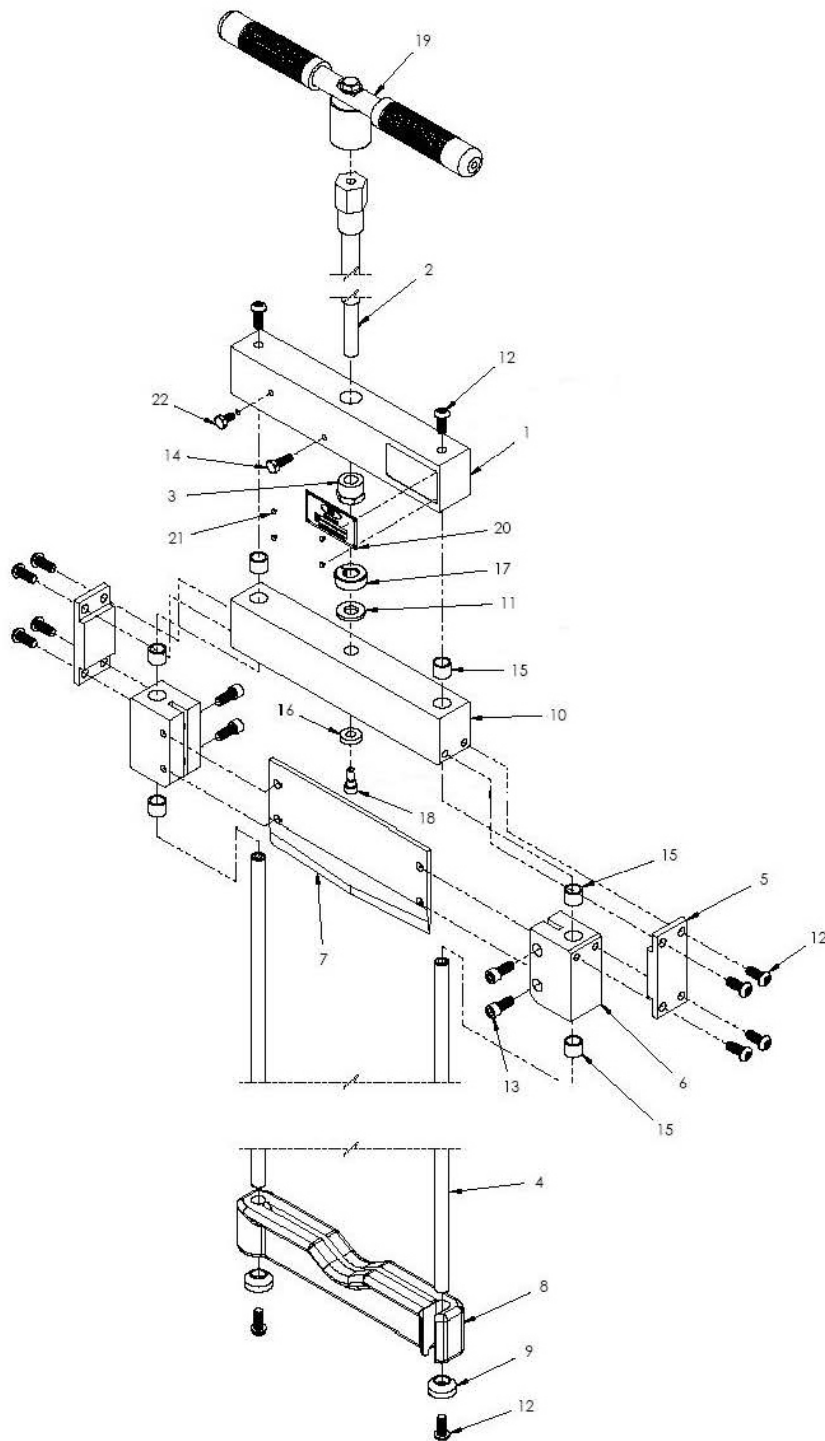

892 Guillotine Pipe Cutter

For cutting 4" OD SDR 11 pipes
Maximum 4.92OD / 125mm

Wheeler Rex ■ 3744 Jefferson Road ■ Ashtabula, OH 44004
Tel: 800-321-7950 / 440-998-2788
wheeler@wheelerrex.com
www.wheelerrex.com

892 Guillotine Pipe Cutter

892 Guillotine Pipe Cutter

Raise blade while wearing gloves.
Remove rubber guard before cutting pipe

892 Guillotine Pipe Cutter

Raise Blade up all the way

Lift Base upward

892 Guillotine Pipe Cutter

Swing Base out of way

Minimum suggested cut length
is pipe diameter

Length = pipe diameter

892 Guillotine Pipe Cutter

892 Guillotine Pipe Cutter

ITEM NO.	PART NUMBER	DESCRIPTION	QTY
1	700687	HEAD	1
2	701163	FEED SCREW ASSEMBLY	1
3	700696	HEAD NUT	1
4	700688	ROD	2
5	700691	SIDE SUPPORT	2
6	700695	BLADE SUPPORT	2
7	701149	POINTED BLADE	1
8	700694	BASE (MACHINED)	1
9	700693	GUIDE	2
10	700689	BEARING BAR	1
11	276676	THRUST WASHER (EVT081602)	1
12	276527	5/16-18 x 3/4" SS BUTTON HEAD CAP SCREW	12
13	276532	5/16-18 x 3/4" SS SOCKET HEAD CAP SCREW	4
14	276683	1/4-20 x 3/4 SS HEX HEAD CAP SCREW	1
15	276674	SLEEVE BEARING (EP081008)	6
16	277032	HEAVY WASHER FOR 5/16" BOLT	1
17	276677	SHAFT COLLAR	1
18	277033	SOCKET HEAD SHOULDER SCREW 3/8" X 1 1/2'	1
19	701164	T-HANDLE, SMALL	1
20	700595	NAME PLATE	1
21	276203	METAL TAK	4
22	276536	1/4"-20 x 1/2 SS HEX HEAD CAP SCREW	1