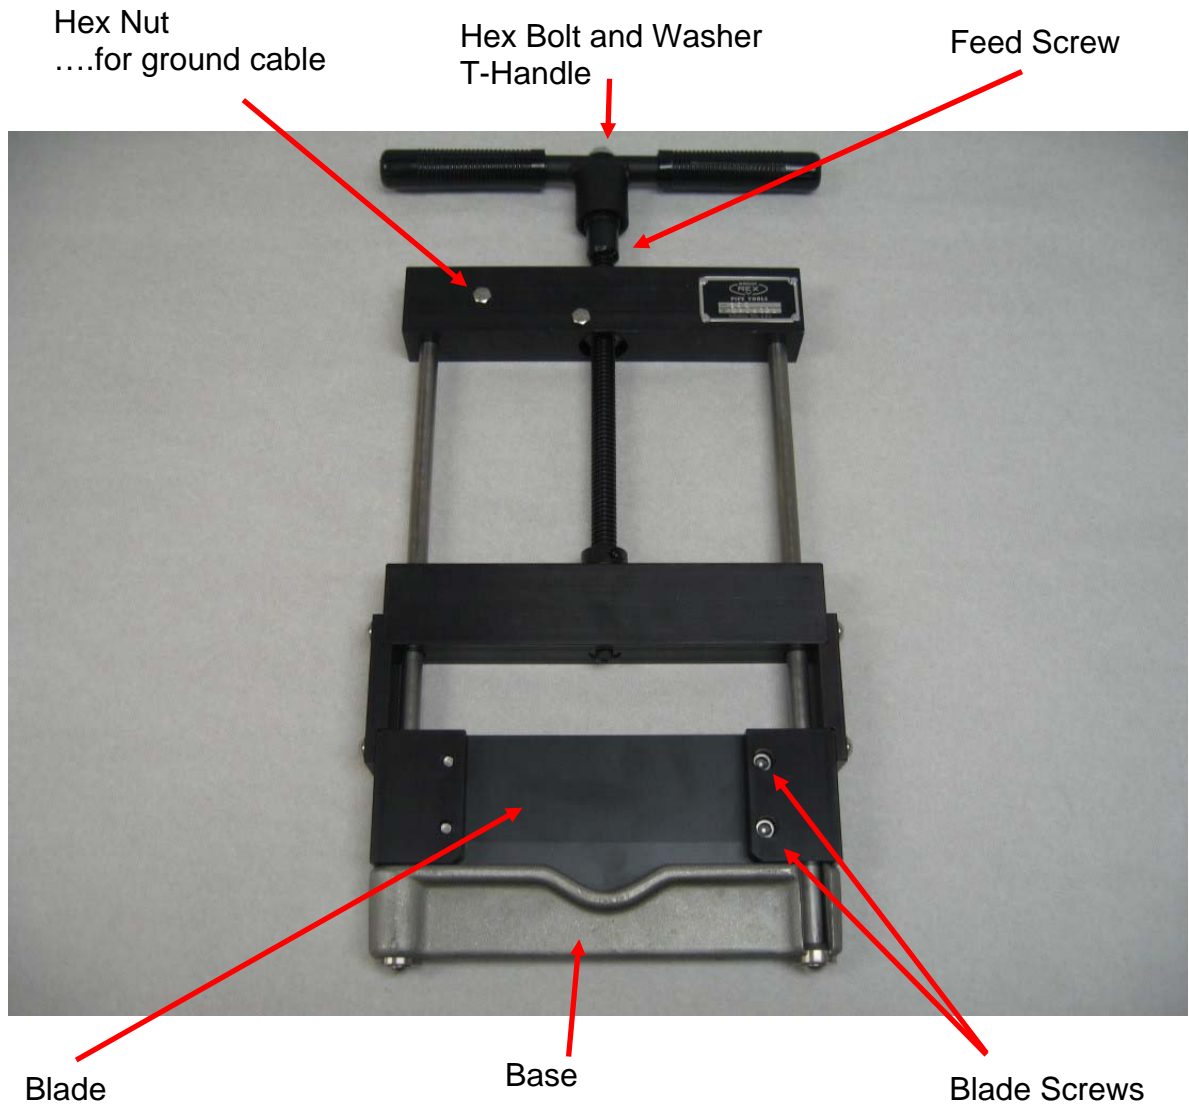

892 Guillotine Pipe Cutter

For cutting 4" OD SDR 11 pipes
Maximum 4.92OD / 125mm

Wheeler Rex ■ 3744 Jefferson Road ■ Ashtabula, OH 44004
Tel: 800-321-7950 / 440-998-2788
wheeler@wheelerrex.com
www.wheelerrex.com

892 Guillotine Pipe Cutter

892 Guillotine Pipe Cutter

Raise blade while wearing gloves.
Remove rubber guard before cutting pipe

892 Guillotine Pipe Cutter

Raise Blade up all the way

Lift Base upward

892 Guillotine Pipe Cutter

Swing Base out of way

Minimum suggested cut length
is pipe diameter

Length = pipe diameter

892 Guillotine Pipe Cutter

892 Guillotine Pipe Cutter

ITEM NO.	PART NUMBER	DESCRIPTION	QTY
1	700687	HEAD	1
2	701163	FEED SCREW ASSEMBLY	1
3	700696	HEAD NUT	1
4	700688	ROD	2
5	700691	SIDE SUPPORT	2
6	700695	BLADE SUPPORT	2
7	701149	POINTED BLADE	1
8	700694	BASE (MACHINED)	1
9	700693	GUIDE	2
10	700689	BEARING BAR	1
11	276676	THRUST WASHER (EVT081602)	1
12	276527	5/16-18 x 3/4" SS BUTTON HEAD CAP SCREW	12
13	276532	5/16-18 x 3/4" SS SOCKET HEAD CAP SCREW	4
14	276683	1/4-20 x 3/4 SS HEX HEAD CAP SCREW	1
15	276674	SLEEVE BEARING (EP081008)	6
16	277032	HEAVY WASHER FOR 5/16" BOLT	1
17	276677	SHAFT COLLAR	1
18	277033	SOCKET HEAD SHOULDER SCREW 3/8" X 1 1/2'	1
19	701164	T-HANDLE, SMALL	1
20	700595	NAME PLATE	1
21	276203	METAL TAK	4
22	276536	1/4"-20 x 1/2 SS HEX HEAD CAP SCREW	1