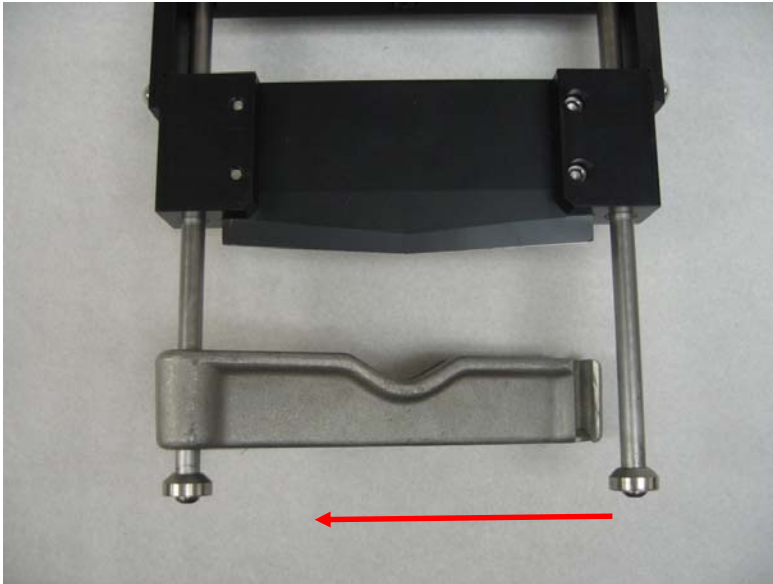

892 Guillotine Pipe Cutter

For cutting 4" OD SDR 11 pipes
Maximum 4.92OD / 125mm

Wheeler Rex ■ 3744 Jefferson Road ■ Ashtabula, OH 44004
Tel: 800-321-7950 / 440-998-2788
wheeler@wheelerrex.com
www.wheelerrex.com

892 Guillotine Pipe Cutter

892 Guillotine Pipe Cutter

Raise blade while wearing gloves.
Remove rubber guard before cutting pipe

892 Guillotine Pipe Cutter

Raise Blade up all the way

Lift Base upward

892 Guillotine Pipe Cutter

Swing Base out of way

Minimum suggested cut length
is pipe diameter

Length = pipe diameter

892 Guillotine Pipe Cutter

892 Guillotine Pipe Cutter

ITEM NO.	PART NUMBER	DESCRIPTION	QTY
1	700687	HEAD	1
2	701163	FEED SCREW ASSEMBLY	1
3	700696	HEAD NUT	1
4	700688	ROD	2
5	700691	SIDE SUPPORT	2
6	700695	BLADE SUPPORT	2
7	701149	POINTED BLADE	1
8	700694	BASE (MACHINED)	1
9	700693	GUIDE	2
10	700689	BEARING BAR	1
11	276676	THRUST WASHER (EVT081602)	1
12	276527	5/16-18 x 3/4" SS BUTTON HEAD CAP SCREW	12
13	276532	5/16-18 x 3/4" SS SOCKET HEAD CAP SCREW	4
14	276683	1/4-20 x 3/4 SS HEX HEAD CAP SCREW	1
15	276674	SLEEVE BEARING (EP081008)	6
16	277032	HEAVY WASHER FOR 5/16" BOLT	1
17	276677	SHAFT COLLAR	1
18	277033	SOCKET HEAD SHOULDER SCREW 3/8" X 1 1/2'	1
19	701164	T-HANDLE, SMALL	1
20	700595	NAME PLATE	1
21	276203	METAL TAK	4
22	276536	1/4"-20 x 1/2 SS HEX HEAD CAP SCREW	1