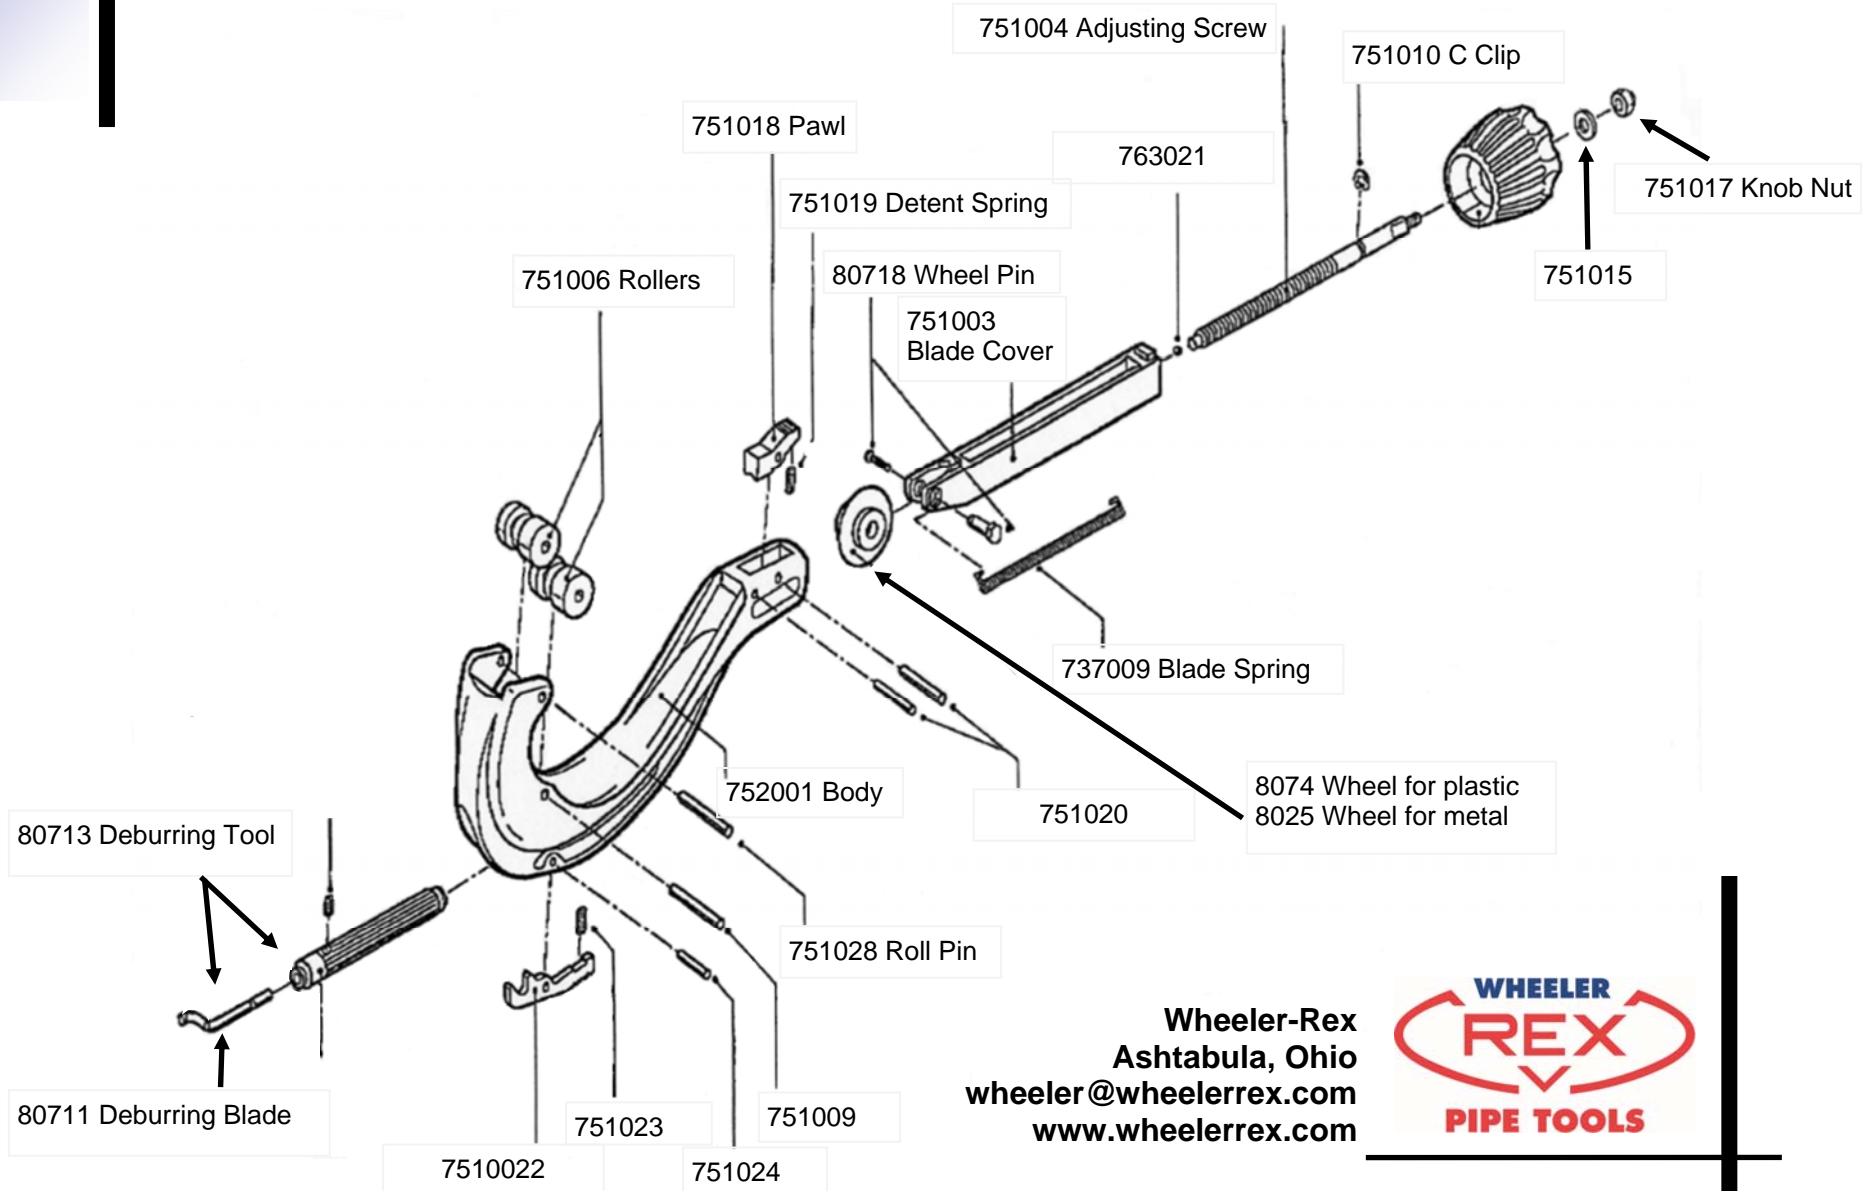

90751  
90752

# 2" - 5" Quick Release Tubing Cutter 4" - 6-5/8" Quick Release Tubing Cutter

Wheeler-Rex  
Ashtabula, Ohio  
wheeler@wheelerrex.com  
www.wheelerrex.com