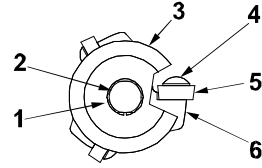

## 16150 1-1/2" REAMER ASSEMBLY

Item No.	Part No.	Description	Qty. Req.
1	275105	Lock Washer	1
2	275199	Hex Screw	1
3	700571	Reamer Guide	1
4	275112	Screw	3
5	16055	Carbide	3
6	700561	Cutter Body	1

## 16200 2" REAMER ASSEMBLY

Item No.	Part No.	Description	Qty. Req.
1	275105	Lock Washer	1
2	275199	Hex Screw	1
3	700572	Reamer Guide	1
4	275112	Screw	3
5	16055	Carbide	3
6	700562	Cutter Body	1

## 16300 3" REAMER ASSEMBLY

Item No.	Part No.	Description	Qty. Req.
1	275105	Lock Washer	1
2	275199	Hex Screw	1
3	700573	Reamer Guide	1
4	275112	Screw	3
5	16055	Carbide	3
6	700563	Cutter Body	1

## 16400 4" REAMER ASSEMBLY

Item No.	Part No.	Description	Qty. Req.
1	275105	Lock Washer	1
2	275199	Hex Screw	1
3	700574	Reamer Guide	1
4	275112	Screw	3
5	16055	Carbide	3
6	700564	Cutter Body	1