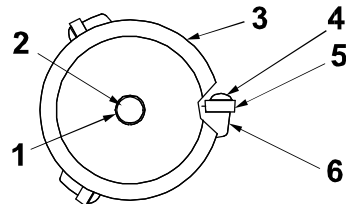

## 16150 1-1/2" REAMER ASSEMBLY

Item No.	Part No.	Description	Qty. Req.
1	275105	Lock Washer	1
2	275199	Hex Screw	1
3	700571	Reamer Guide	1
4	275112	Screw	3
5	16055	Carbide	3
6	700561	Cutter Body	1

## 16200 2" REAMER ASSEMBLY

Item No.	Part No.	Description	Qty. Req.
1	275105	Lock Washer	1
2	275199	Hex Screw	1
3	700572	Reamer Guide	1
4	275112	Screw	3
5	16055	Carbide	3
6	700562	Cutter Body	1

## 16300 3" REAMER ASSEMBLY

Item No.	Part No.	Description	Qty. Req.
1	275105	Lock Washer	1
2	275199	Hex Screw	1
3	700573	Reamer Guide	1
4	275112	Screw	3
5	16055	Carbide	3
6	700563	Cutter Body	1

## 16400 4" REAMER ASSEMBLY

Item No.	Part No.	Description	Qty. Req.
1	275105	Lock Washer	1
2	275199	Hex Screw	1
3	700574	Reamer Guide	1
4	275112	Screw	3
5	16055	Carbide	3
6	700564	Cutter Body	1