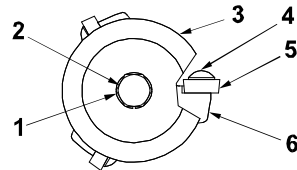

## 16150 1-1/2" REAMER ASSEMBLY

Item No.	Part No.	Description	Qty. Req.
1	275105	Lock Washer	1
2	275199	Hex Screw	1
3	700571	Reamer Guide	1
4	275112	Screw	3
5	16055	Carbide	3
6	700561	Cutter Body	1

## 16200 2" REAMER ASSEMBLY

Item No.	Part No.	Description	Qty. Req.
1	275105	Lock Washer	1
2	275199	Hex Screw	1
3	700572	Reamer Guide	1
4	275112	Screw	3
5	16055	Carbide	3
6	700562	Cutter Body	1

## 16300 3" REAMER ASSEMBLY

Item No.	Part No.	Description	Qty. Req.
1	275105	Lock Washer	1
2	275199	Hex Screw	1
3	700573	Reamer Guide	1
4	275112	Screw	3
5	16055	Carbide	3
6	700563	Cutter Body	1

## 16400 4" REAMER ASSEMBLY

Item No.	Part No.	Description	Qty. Req.
1	275105	Lock Washer	1
2	275199	Hex Screw	1
3	700574	Reamer Guide	1
4	275112	Screw	3
5	16055	Carbide	3
6	700564	Cutter Body	1