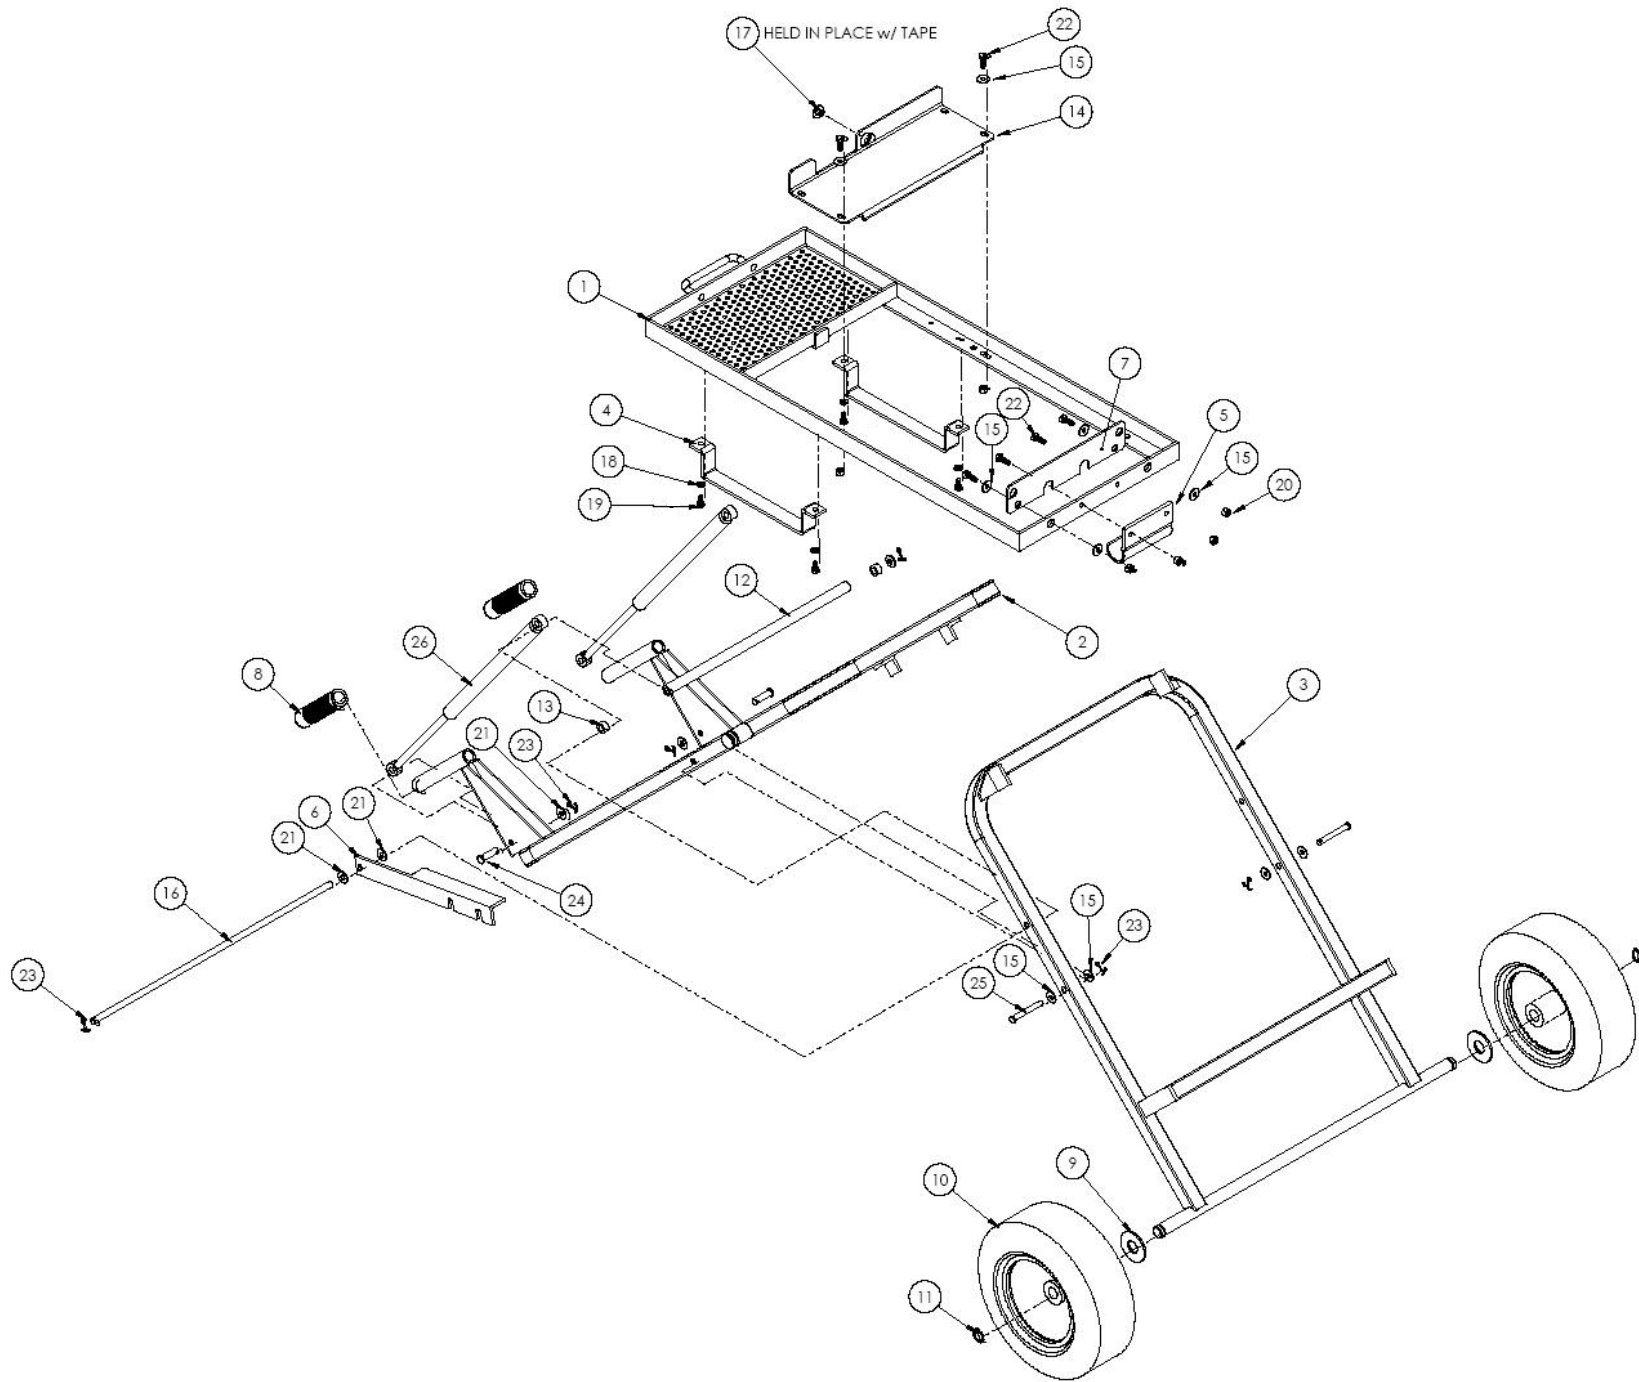

3744 Jefferson Rd., Ashtabula, OH 44005  
DESCRIPTION:  
THREADER CART FOLDING STAND  
PART NO  
60508

3744 Jefferson Rd., Ashtabula, OH 44005  
 DESCRIPTION:  
 THREADER CART FOLDING STAND  
 PART NO 60508

ITEM NO.	PART NUMBER	DESCRIPTION	QTY
1	700519	TABLE	1
2	700812	HANDLE FRAME	1
3	700813	AXLE FRAME	1
4	700516	FRAME RETAINER	2
5	700816	J-BRACKET	1
6	700814	LATCH BRACKET	1
7	700533	ADAPTER PLATE	1
8	154	GRIP	2
9	276129	3/4" WASHER	2
10	276128	TIRE & WHEEL	2
11	276131	Retaining Ring	2
12	700817	LONG SPACER	1
13	700818	SPACER	2
14	700518	BRACE	1
15	276540	1/4" FLAT WASHER	10
16	700815	CYLINDER MOUNTING SHAFT	1
17	5110	3/8" FLAT WASHER	1
18	275105	1/4" SPLIT LOCK WASHER	4
19	275199	1/4-20 x 1/2" HEX HEAD CAP SCREW	4
20	275426	1/4-20 ESNA STOP NUT	6
21	275685	5/16" FLAT WASHER	5
22	560081	1/4-20 x 3/4" HHCS	6
23	275913	1/8" x 1" COTTER PIN	6
24	276735	CLEVIS PIN 3/8" DIA x 1 1/4" LONG	2
25	276561	CLEVIS PIN 5/16" DIA x 2 3/8" LONG	2
26	276710	GAS SPRING FOR 60508	2