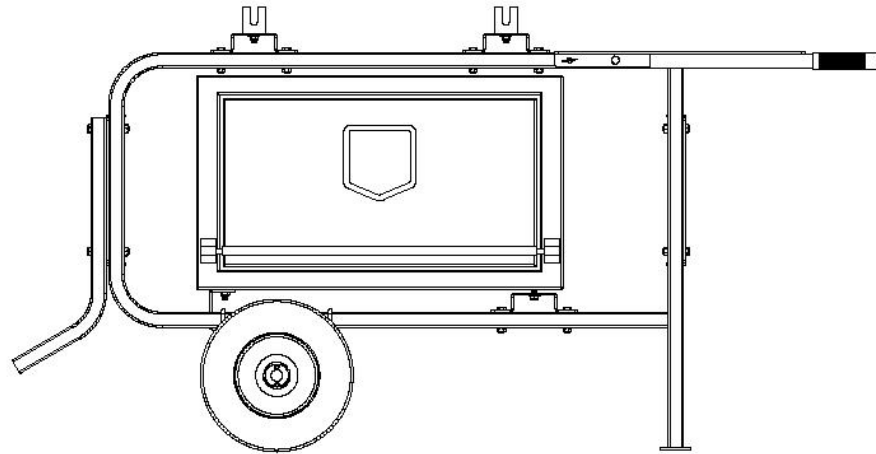

3744 Jefferson Rd., Ashtabula, OH 44005
 DESCRIPTION:
 WHEELED CART w/ TOOL BOX, 6790
 PART NO. 60507

3744 Jefferson Rd., Ashtabula, OH 44005
DESCRIPTION:
WHEELED CART w/ TOOL BOX, 6790
PART NO.

60507

ITEM NO.	PART NUMBER	DESCRIPTION	QTY
1	700387	CART SIDE	2
2	700384	SUPPORT	3
3	700385	END PLATE	2
4	701060	ANTI TIP BAR	2
5	700383	AXLE ASSEMBLY	1
6	700859	LEFT HANDLE ASSEMBLY	1
7	700858	RIGHT HANDLE ASSEMBLY	1
8	700406	U-BOLT	4
9	276752	COTTERLESS PIN w/ RING	2
10	154	GRIP	2
11	275638	5/16 x 1 1/2" HEX HEAD CAP SCREW	18
12	276133	5/16-18 x 2 1/2" HHCS	4
13	221005	ANGLE CLIP	4
14	275857	5/16-18 HEX NYLON INSERT LOCKNUTS	30
15	729	1/4-20 THIN ESNA NUT	8
16	276540	1/4" FLAT WASHER	38
17	166	5/16-18 x 3/4 HEX HEAD CAP SCREW	8
18	276441	THREADER CART WHEEL	2
19	276330	1/8 x 2 5/16 COTTER PIN	2
20	276458	TOOL BOX	1