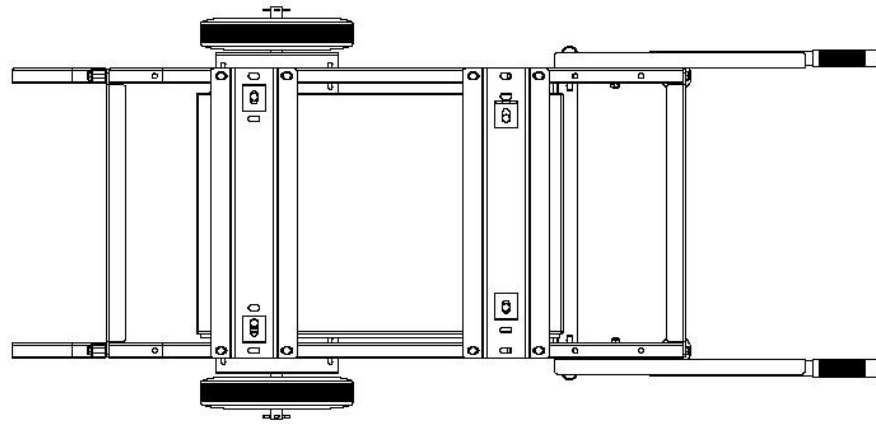

3744 Jefferson Rd., Ashtabula, OH 44005
 DESCRIPTION:
 WHEELED CART w/ TOOL BOX, 6790
 PART NO. 60507

3744 Jefferson Rd., Ashtabula, OH 44005
DESCRIPTION:
WHEELED CART w/ TOOL BOX, 6790
PART NO.

60507

ITEM NO.	PART NUMBER	DESCRIPTION	QTY
1	700387	CART SIDE	2
2	700384	SUPPORT	3
3	700385	END PLATE	2
4	701060	ANTI TIP BAR	2
5	700383	AXLE ASSEMBLY	1
6	700859	LEFT HANDLE ASSEMBLY	1
7	700858	RIGHT HANDLE ASSEMBLY	1
8	700406	U-BOLT	4
9	276752	COTTERLESS PIN w/ RING	2
10	154	GRIP	2
11	275638	5/16 x 1 1/2" HEX HEAD CAP SCREW	18
12	276133	5/16-18 x 2 1/2" HHCS	4
13	221005	ANGLE CLIP	4
14	275857	5/16-18 HEX NYLON INSERT LOCKNUTS	30
15	729	1/4-20 THIN ESNA NUT	8
16	276540	1/4" FLAT WASHER	38
17	166	5/16-18 x 3/4 HEX HEAD CAP SCREW	8
18	276441	THREADER CART WHEEL	2
19	276330	1/8 x 2 5/16 COTTER PIN	2
20	276458	TOOL BOX	1