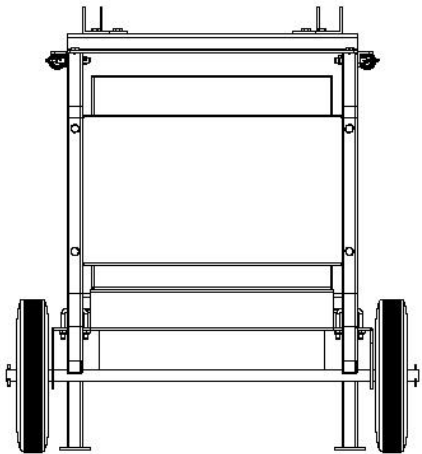

3744 Jefferson Rd., Ashtabula, OH 44005
 DESCRIPTION:
 WHEELED CART w/ TOOL BOX, 6790
 PART NO. 60507

3744 Jefferson Rd., Ashtabula, OH 44005
DESCRIPTION:
WHEELED CART w/ TOOL BOX, 6790
PART NO.

60507

ITEM NO.	PART NUMBER	DESCRIPTION	QTY
1	700387	CART SIDE	2
2	700384	SUPPORT	3
3	700385	END PLATE	2
4	701060	ANTI TIP BAR	2
5	700383	AXLE ASSEMBLY	1
6	700859	LEFT HANDLE ASSEMBLY	1
7	700858	RIGHT HANDLE ASSEMBLY	1
8	700406	U-BOLT	4
9	276752	COTTERLESS PIN w/ RING	2
10	154	GRIP	2
11	275638	5/16 x 1 1/2" HEX HEAD CAP SCREW	18
12	276133	5/16-18 x 2 1/2" HHCS	4
13	221005	ANGLE CLIP	4
14	275857	5/16-18 HEX NYLON INSERT LOCKNUTS	30
15	729	1/4-20 THIN ESNA NUT	8
16	276540	1/4" FLAT WASHER	38
17	166	5/16-18 x 3/4 HEX HEAD CAP SCREW	8
18	276441	THREADER CART WHEEL	2
19	276330	1/8 x 2 5/16 COTTER PIN	2
20	276458	TOOL BOX	1