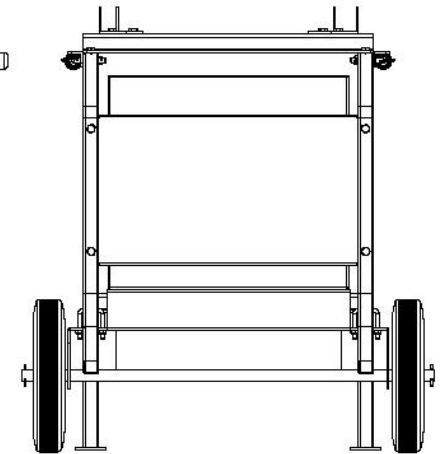

3744 Jefferson Rd., Ashtabula, OH 44005
 DESCRIPTION:
 WHEELED CART w/ TOOL BOX, 6790
 PART NO. 60507

3744 Jefferson Rd., Ashtabula, OH 44005
DESCRIPTION:
WHEELED CART w/ TOOL BOX, 6790
PART NO.

60507

ITEM NO.	PART NUMBER	DESCRIPTION	QTY
1	700387	CART SIDE	2
2	700384	SUPPORT	3
3	700385	END PLATE	2
4	701060	ANTI TIP BAR	2
5	700383	AXLE ASSEMBLY	1
6	700859	LEFT HANDLE ASSEMBLY	1
7	700858	RIGHT HANDLE ASSEMBLY	1
8	700406	U-BOLT	4
9	276752	COTTERLESS PIN w/ RING	2
10	154	GRIP	2
11	275638	5/16 x 1 1/2" HEX HEAD CAP SCREW	18
12	276133	5/16-18 x 2 1/2" HHCS	4
13	221005	ANGLE CLIP	4
14	275857	5/16-18 HEX NYLON INSERT LOCKNUTS	30
15	729	1/4-20 THIN ESNA NUT	8
16	276540	1/4" FLAT WASHER	38
17	166	5/16-18 x 3/4 HEX HEAD CAP SCREW	8
18	276441	THREADER CART WHEEL	2
19	276330	1/8 x 2 5/16 COTTER PIN	2
20	276458	TOOL BOX	1