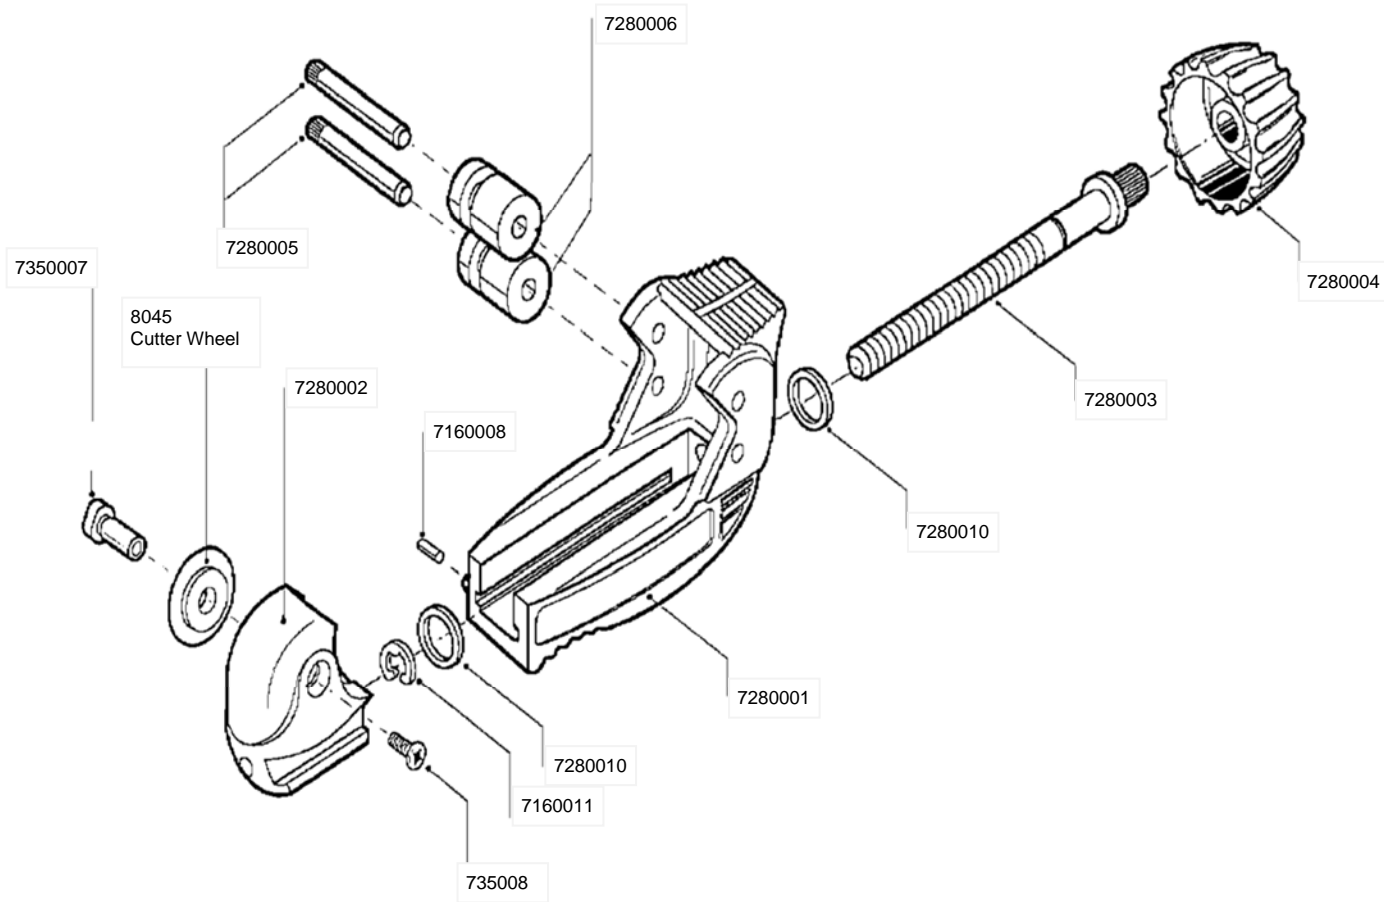

90728 1/8" - 1-1/8" Tubing Cutter Tubing Cutter

Wheeler-Rex
Ashtabula, Ohio
wheeler@wheelerrex.com
www.wheelerrex.com