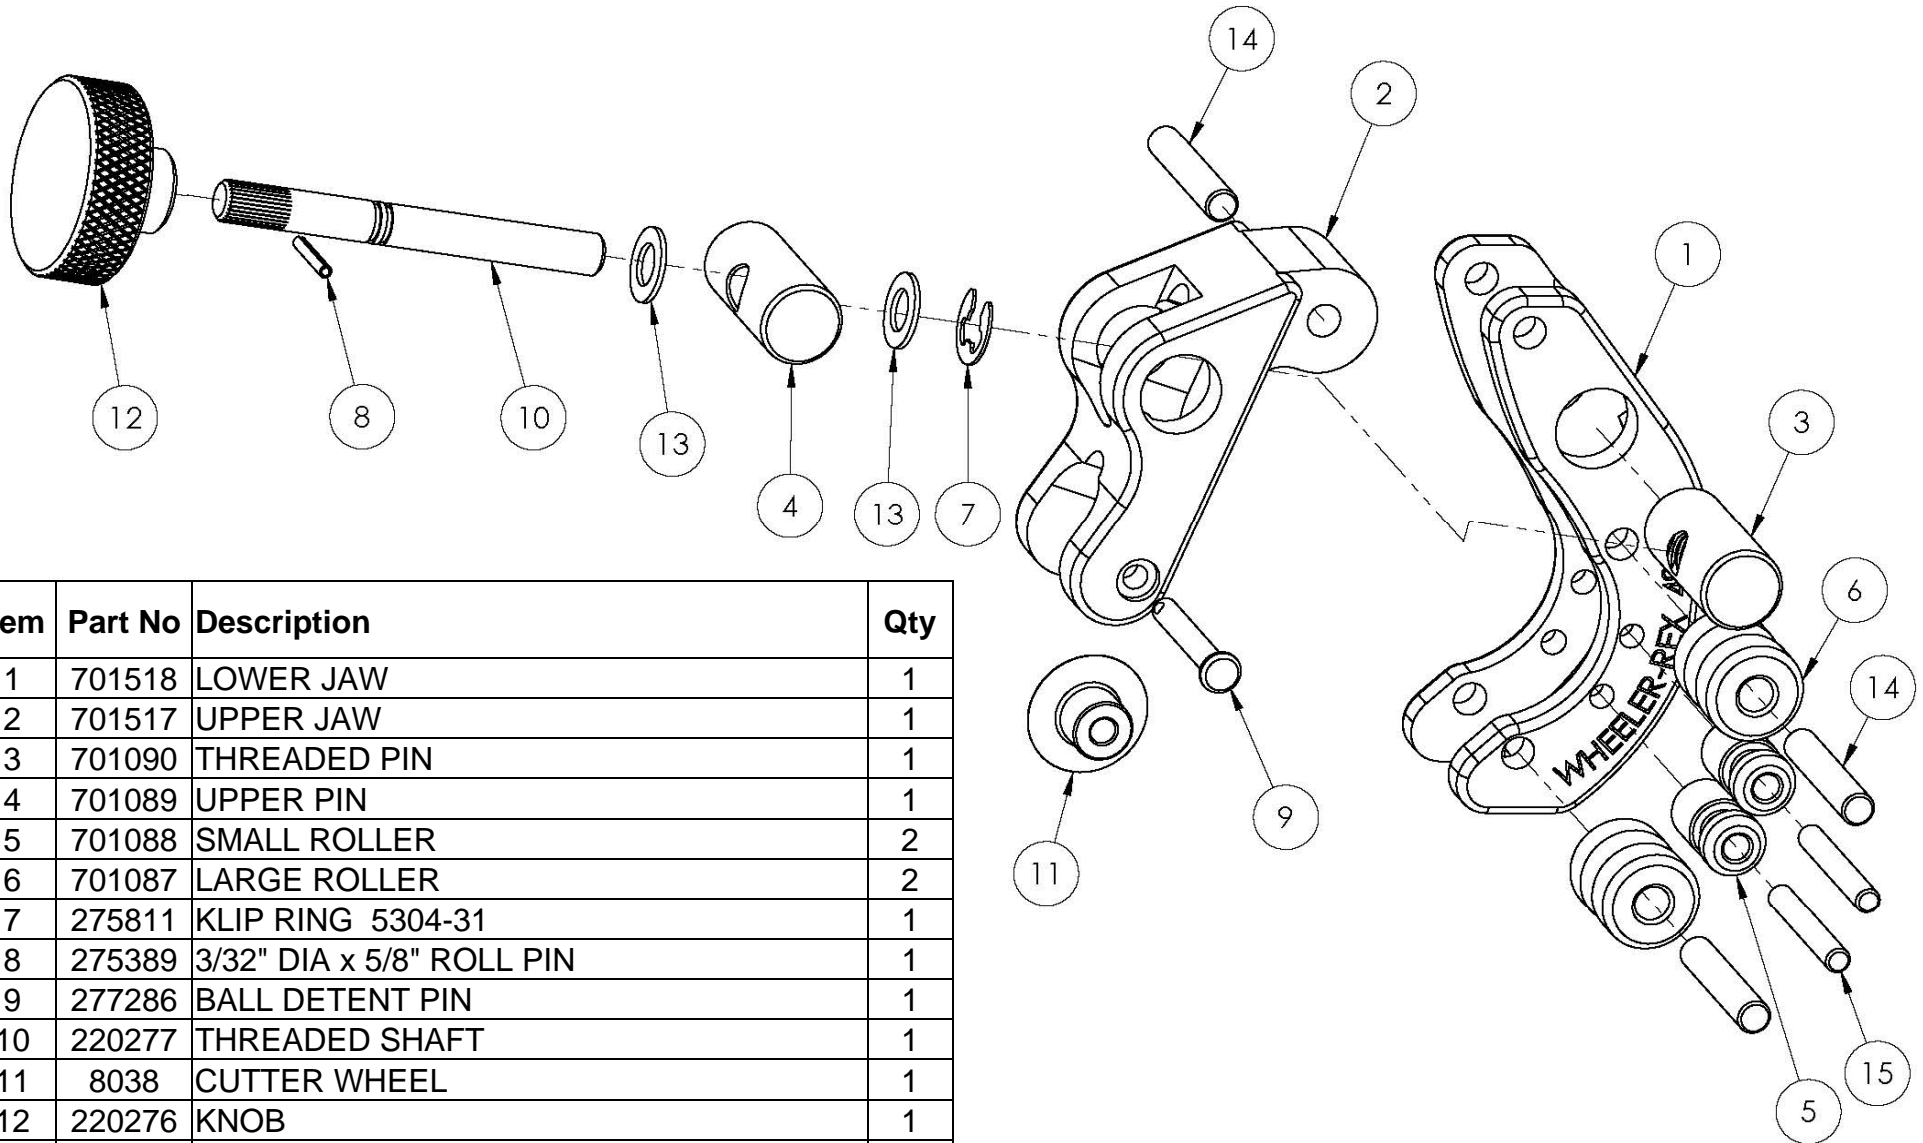

4992 Close Quarters Cutter

Item	Part No	Description	Qty
1	701518	LOWER JAW	1
2	701517	UPPER JAW	1
3	701090	THREADED PIN	1
4	701089	UPPER PIN	1
5	701088	SMALL ROLLER	2
6	701087	LARGE ROLLER	2
7	275811	KLIP RING 5304-31	1
8	275389	3/32" DIA x 5/8" ROLL PIN	1
9	277286	BALL DETENT PIN	1
10	220277	THREADED SHAFT	1
11	8038	CUTTER WHEEL	1
12	220276	KNOB	1
13	275810	BOKER WASHER .320 ID x .560 OD x .04 TK	2
14	277274	1/4" Dia X 1 3/8" LONG DOWEL PIN	3
15	277273	3/16" Dia X 1 3/8" LONG DOWEL PIN	2