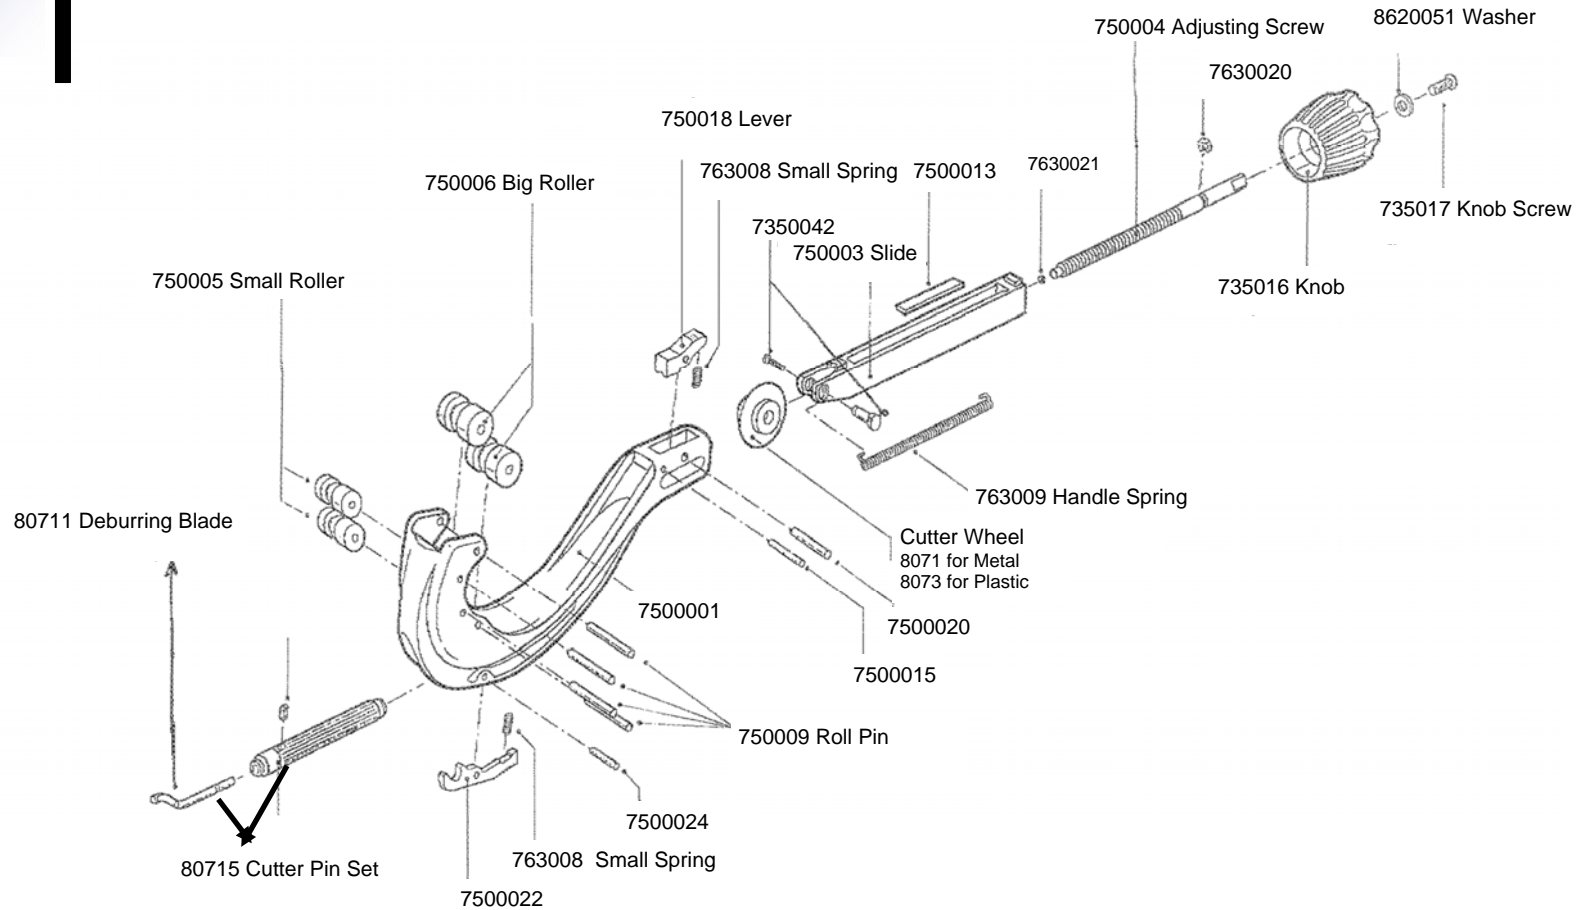

90750 1/4" - 2-5/8" Quick Release Tubing Cutter

Wheeler-Rex
Ashtabula, Ohio
wheeler@wheelerrex.com
www.wheelerrex.com