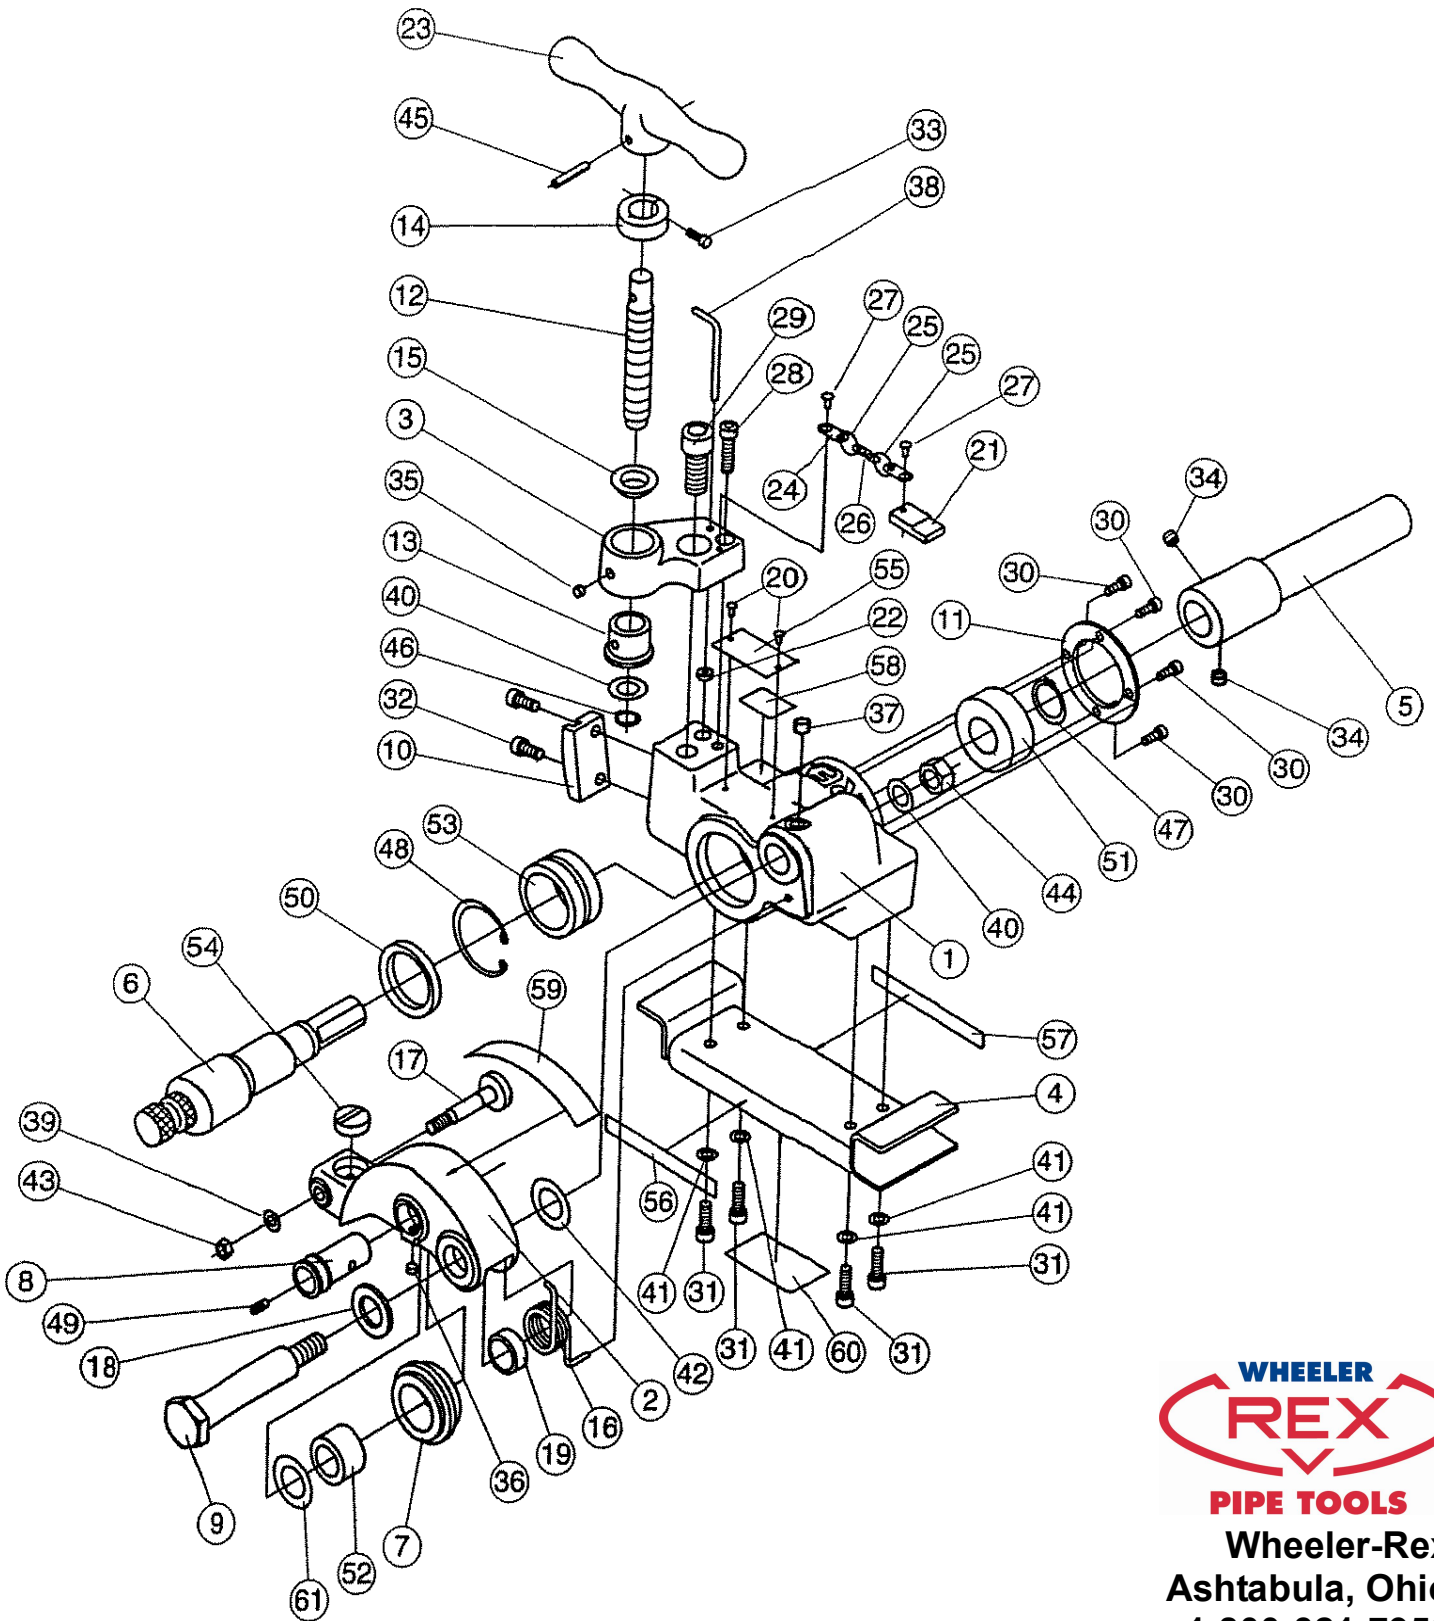

Portable Roll Groover

PIPE TOOLS

Wheeler-Rex
Ashtabula, Ohio
1-800-321-7950
wheeler@wheelerrex.com
www.wheelerrex.com

Portable Roll Groover

Item	Part No.	Description	Qty	Rex PN
1	606770	Main Body	1	RM01
2	606771	Roller Holder	1	RM02
3	606772	Bushing Plate	1	RM03
4	84000	Mount Base	1	RMA1
4	84001	Mount Base	1	RMA3
4	84002	Mount Base	1	RMA4
5	606769	Connecting Shaft	1	RM05
6	606774	Spindle, 2-6	1	RM06
7	606775	Upper Roller, 2-6	1	RM07
8	606776	Roller Shaft	1	RM08
9	606777	Hinge Bolt	1	RM09
10	606778	Guide Plate	1	RM10
11	606779	Bearing Plate	1	RM11
12	606780	Feed Screw	1	RM12
13	606781	Screw Bushing	1	RM13
14	606782	Adjusting Nut	1	RM14
15	606783	Bushing Cap	1	RM15
16	606784	Return Spring	1	RM16
17	606785	Guide Bolt	1	RM17
18	606786	Washer	1	RM18
19	606787	Collar	1	RM19
20	600621	Rivet (#4x5)	2	WN34
21	606788	Depth Gauge	1	RM21
22	606789	Rubber Bushing	1	RM22
23	606790	Handle	1	RM23
24	606791	Chain Locking Washer	2	4202
25	606792	Ring	2	U576
26		Chain 3 lines	1	
27	600937	Oval Head Machine Scrwe (M4x10)	2	W4A3
28	601542	Socket Head Cap Screw (M8x35)	1	W084
29	606793	Socket Head Cap Screw (M16x40)	1	W016
30	600131	Socket Head Cap Screw (M6x16)	4	W062
31	600129	Socket Head Cap Screw (M8x25)	4	W083
32	600532	Socket Head Cap Screw (M8x20)	2	W082
33	606794	Socket Head Cap Screw (M5x15)	1	W054
34	600169	Hex Socket Set Screw (M10x10)	2	W702
35	600197	Hex Socket Set Screw (M8x10)	1	W682
36	600439	Hex Socket Set Screw (M6x8)	1	W662
37	600669	Hex Socket Set Screw (M8x12)	1	W78B
38	606795	Hex Wrench (4mm)	1	ZB23
39	600161	Spring Washer (10mm)	1	WG10
40	606796	Flat Washer (17x28x2.5mm)	2	W187
41	606797	Spring Washer (8mm)	4	WWG08
42	606798	Thrust Washer (AS2542)	1	RM33
43	600148	Hexagon Nut (M10)	1	WC10
44	606799	Hexagon Nut (M16)	1	WB16
45	606800	Roll Pin (6x35)	1	WL68
46	606816	Retaining Ring (16mm)	1	WW16
47	606817	Retaining Ring (30mm)	1	WW30
48	606818	Retaining Ring (62mm)	1	WWA6
49	606819	Grease Nipple	1	J009
50	606820	Oil Seal (AE2775EO)	1	RM28
51	606821	Ball Bearing (5206ZZ)	1	RM27
52	606822	Needle Bearing (TR253825)	1	RM32
53	606823	Needle Bearing (TR486230)	1	RM31
54	606824	Pin	1	4074
55	606825	Nameplate	1	
56	606826	Base Seal A	1	7A76
57	606827	Base Seal B	1	7A77
58	606828	Handle Seal	1	7A79
59	606829	Warning Seal	1	7A78
60	606830	Base Seal	1	
61	606773	Thrust Washer	1	RM34